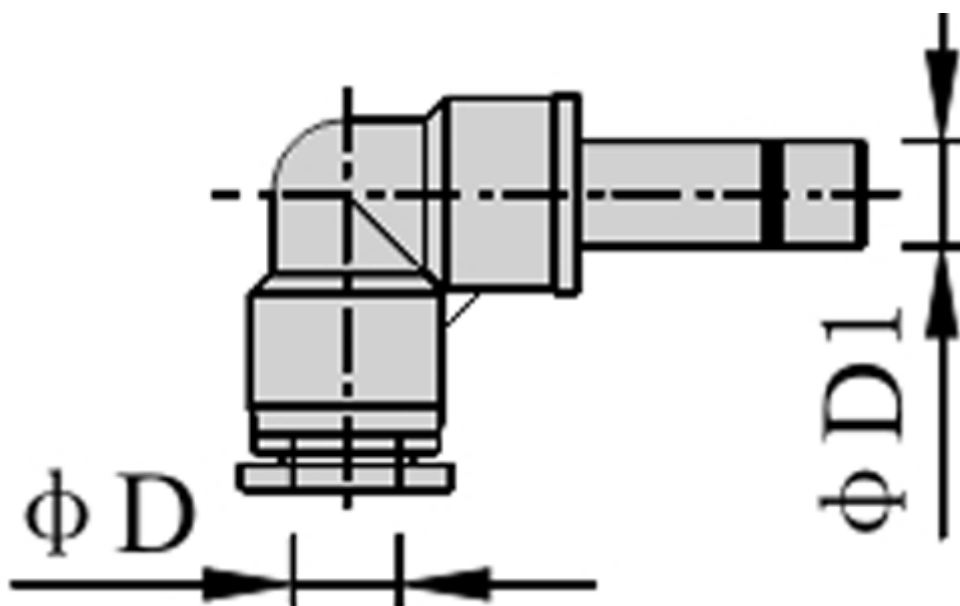

Article number: 58EPLJ86

Description: Fitting EPLJ86 angle reduction
tube diameter 8 - 6

Measures

D = 8

D1 = 6